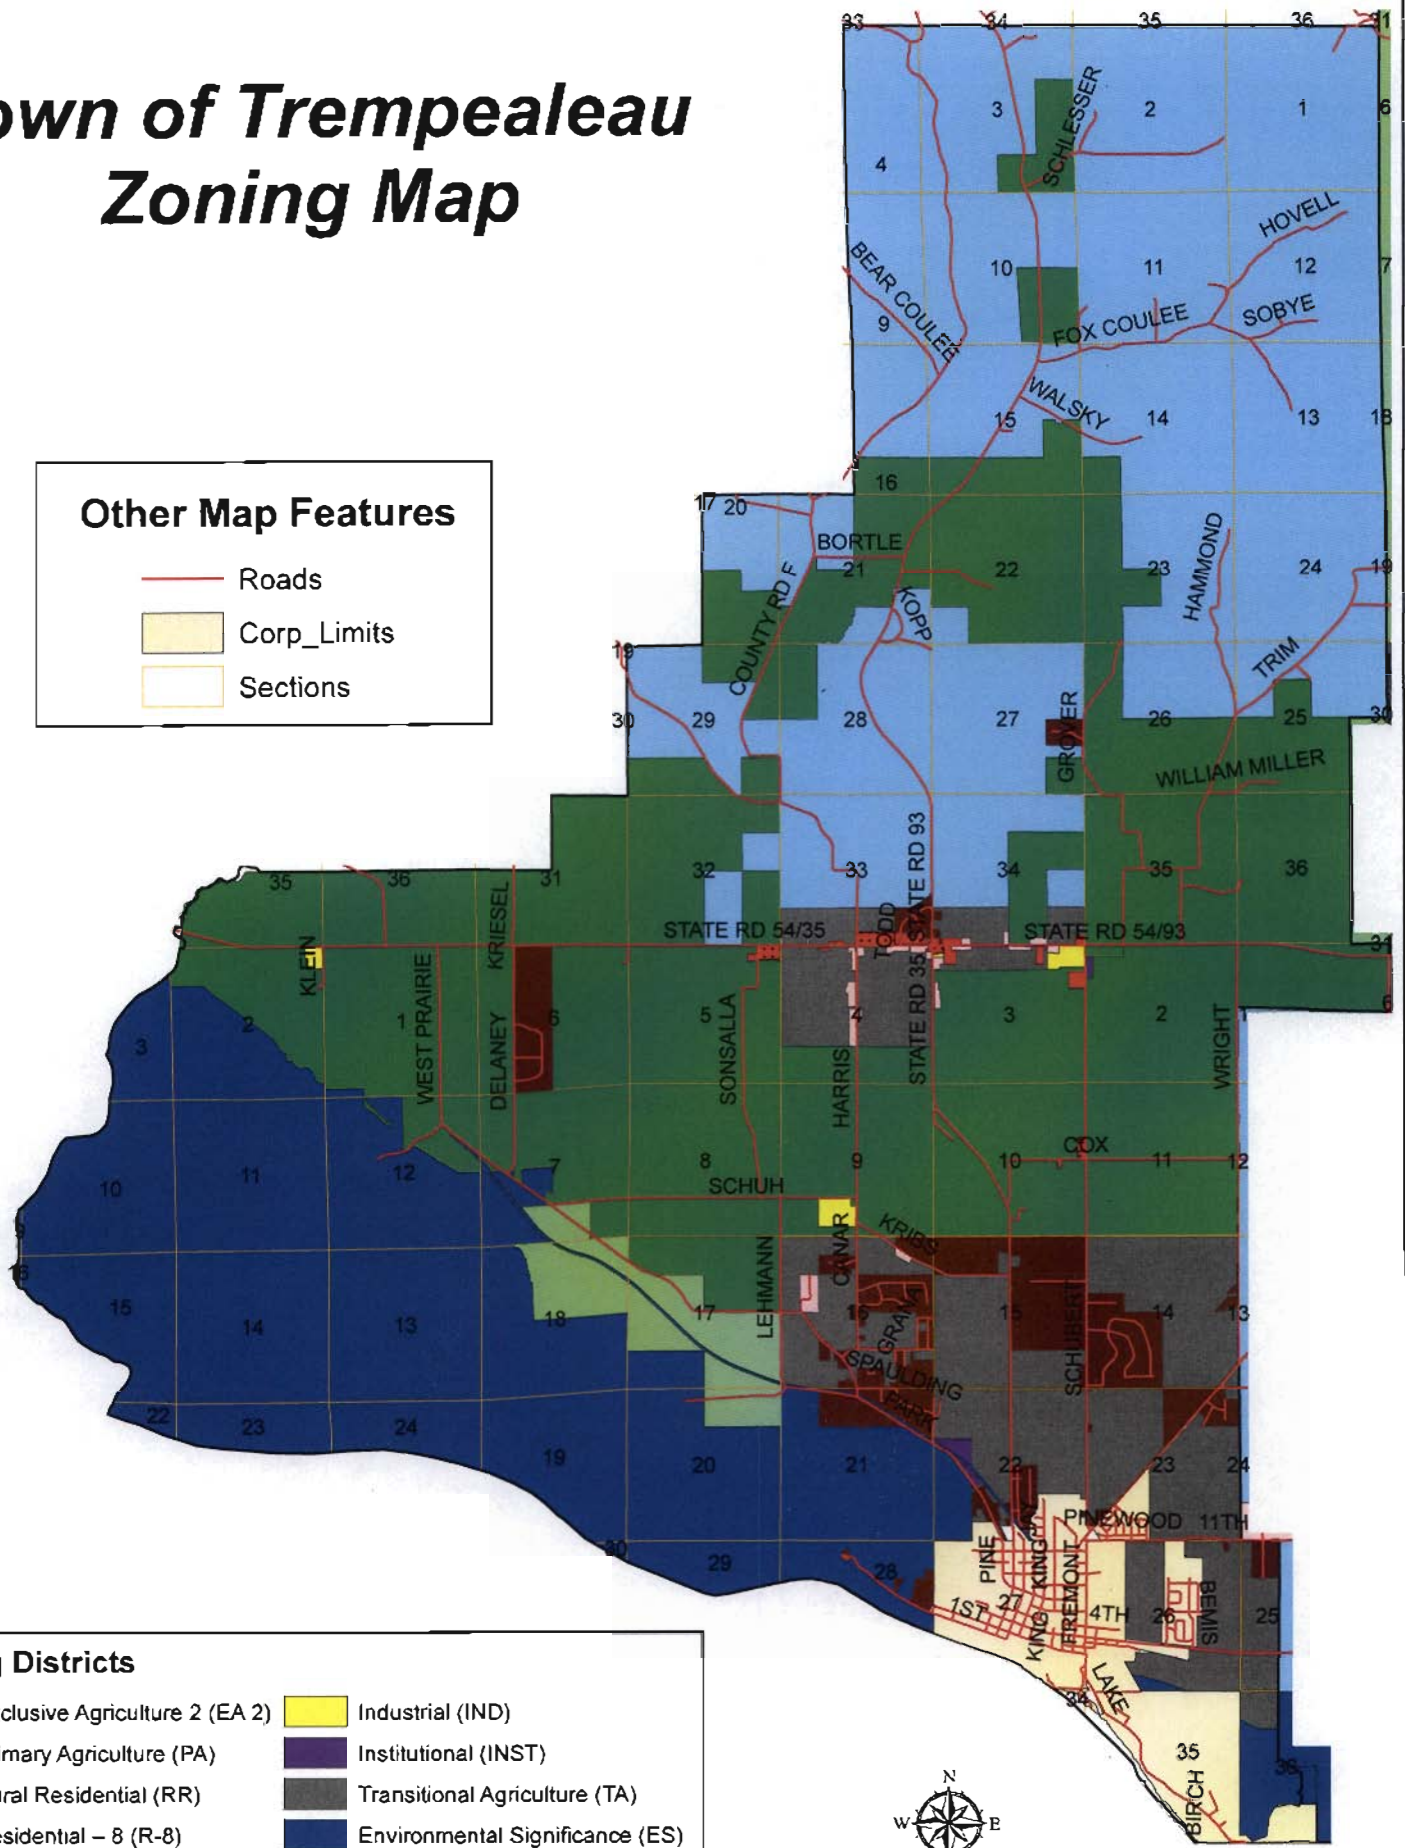

Town of Trempealeau Zoning Map

Other Map Features

-  Roads
-  Corp_Limits
-  Sections

Zoning Districts

- | | |
|---|---|
|  Exclusive Agriculture 2 (EA 2) |  Industrial (IND) |
|  Primary Agriculture (PA) |  Institutional (INST) |
|  Rural Residential (RR) |  Transitional Agriculture (TA) |
|  Residential - 8 (R-8) |  Environmental Significance (ES) |
|  Residential - 20 (R-20) |  Right of Way (ROW) |
|  Commercial (C) | |